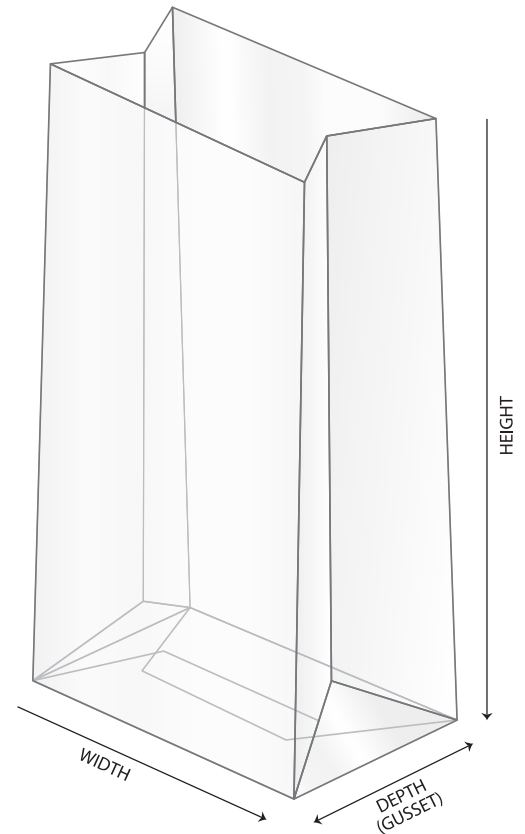

STANDARD FORMATS AVAILABLE FROM STOCK

Width + Open Gusset x Height (mm)	NatureFlex™ (compostable and biodegradable)	
	transparent bottom	
	thickness	pcs./box
60 + 50 x 200	30 μ	1500
80 + 50 x 240	30 μ	2500
90 + 60 x 280	30 μ	1500
100 + 60 x 300	30 μ	1000
110 + 60 x 340	30 μ	1000
120 + 70 x 350	30 μ	1000
140 + 80 x 340	45 μ	500
160 + 90 x 360	45 μ	500

STAMPA

Custom formats and printing up to 8-colour process.
Minimum order quantity 30,000 pcs. per format.

DISPATCH TIMES

Within 1 working week of order confirmation for standard formats available from stock.
Within 5 working weeks from order confirmation for custom formats.
Within 6 working weeks from approval of artwork for customised printing.

PACKAGING

In 50 pc. bundles. Each bundle is closed with a 50x25 mm adhesive label with EAN code, item format, production batch and food-safe symbol. Packaging in bags of 100 pcs. is also possible on request.